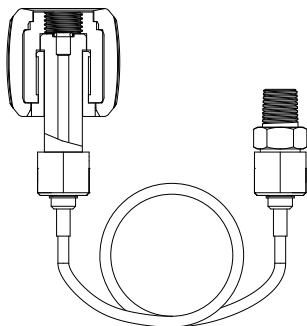

ORDERING INFORMATION

- Model Number

ADT100 - HTK - NPTM4 - NPTF4Q

Pressure port type:

NPTM4-1/4NPT male
NPTM2-1/2NPT male
BSPM4-1/4BSP male
M20M-M20x1.5 male

Pressure port type:

NPTF2Q-1/2NPT female quick connect
NPTF3Q-3/8NPT female quick connect
NPTF4Q-1/4NPT female quick connect
NPTF8Q-1/8NPT female quick connect
BSPMF2Q-1/2BSP female quick connect
BSPMF3Q-3/8BSP female quick connect
BSPMF4Q-1/4BSP female quick connect
BSPMF8Q-1/8BSP female quick connect
M20FQ-M20x1.5 female quick connect

Don't need the entire kit? Order individual adapters with the above part numbers.